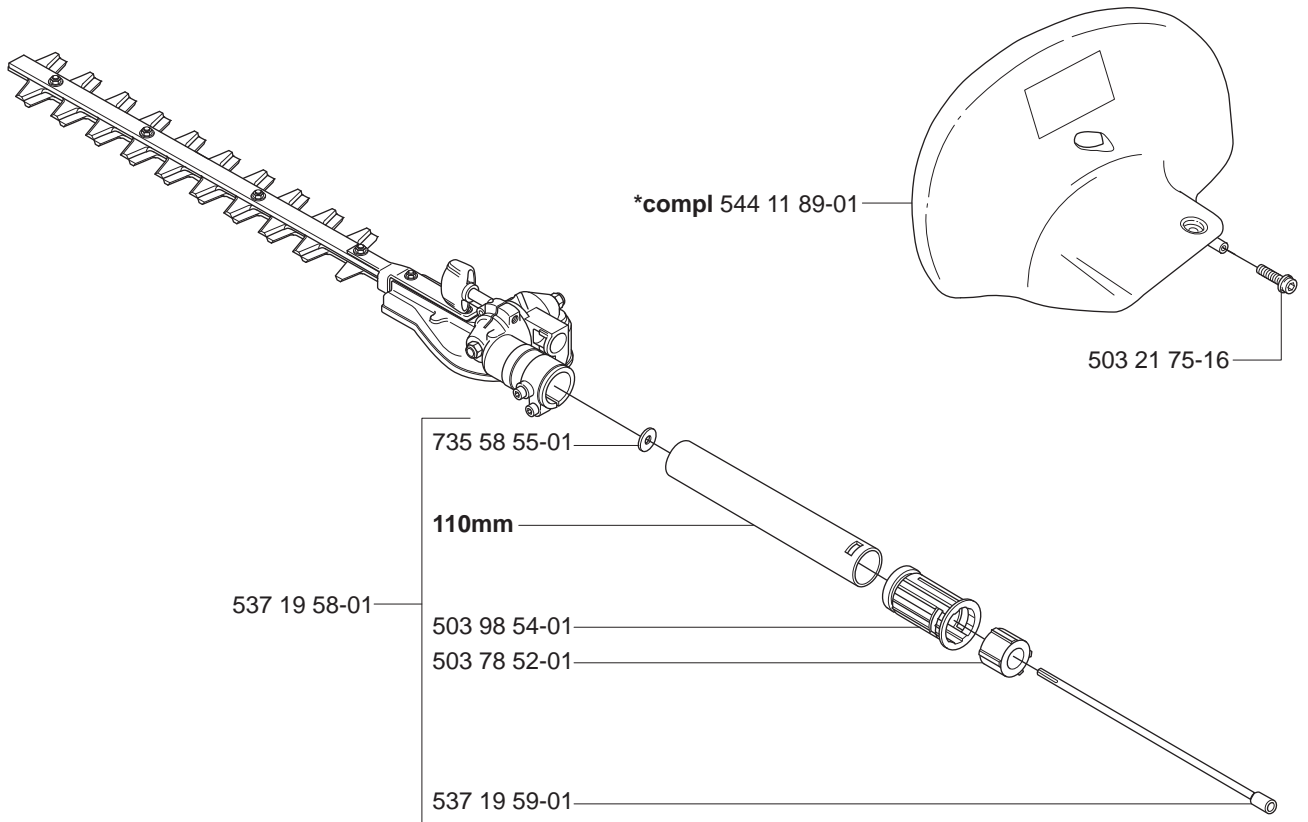

S Hedgetrimmer Attachment HA110
compl 537 19 66-05

*544 04 41-01